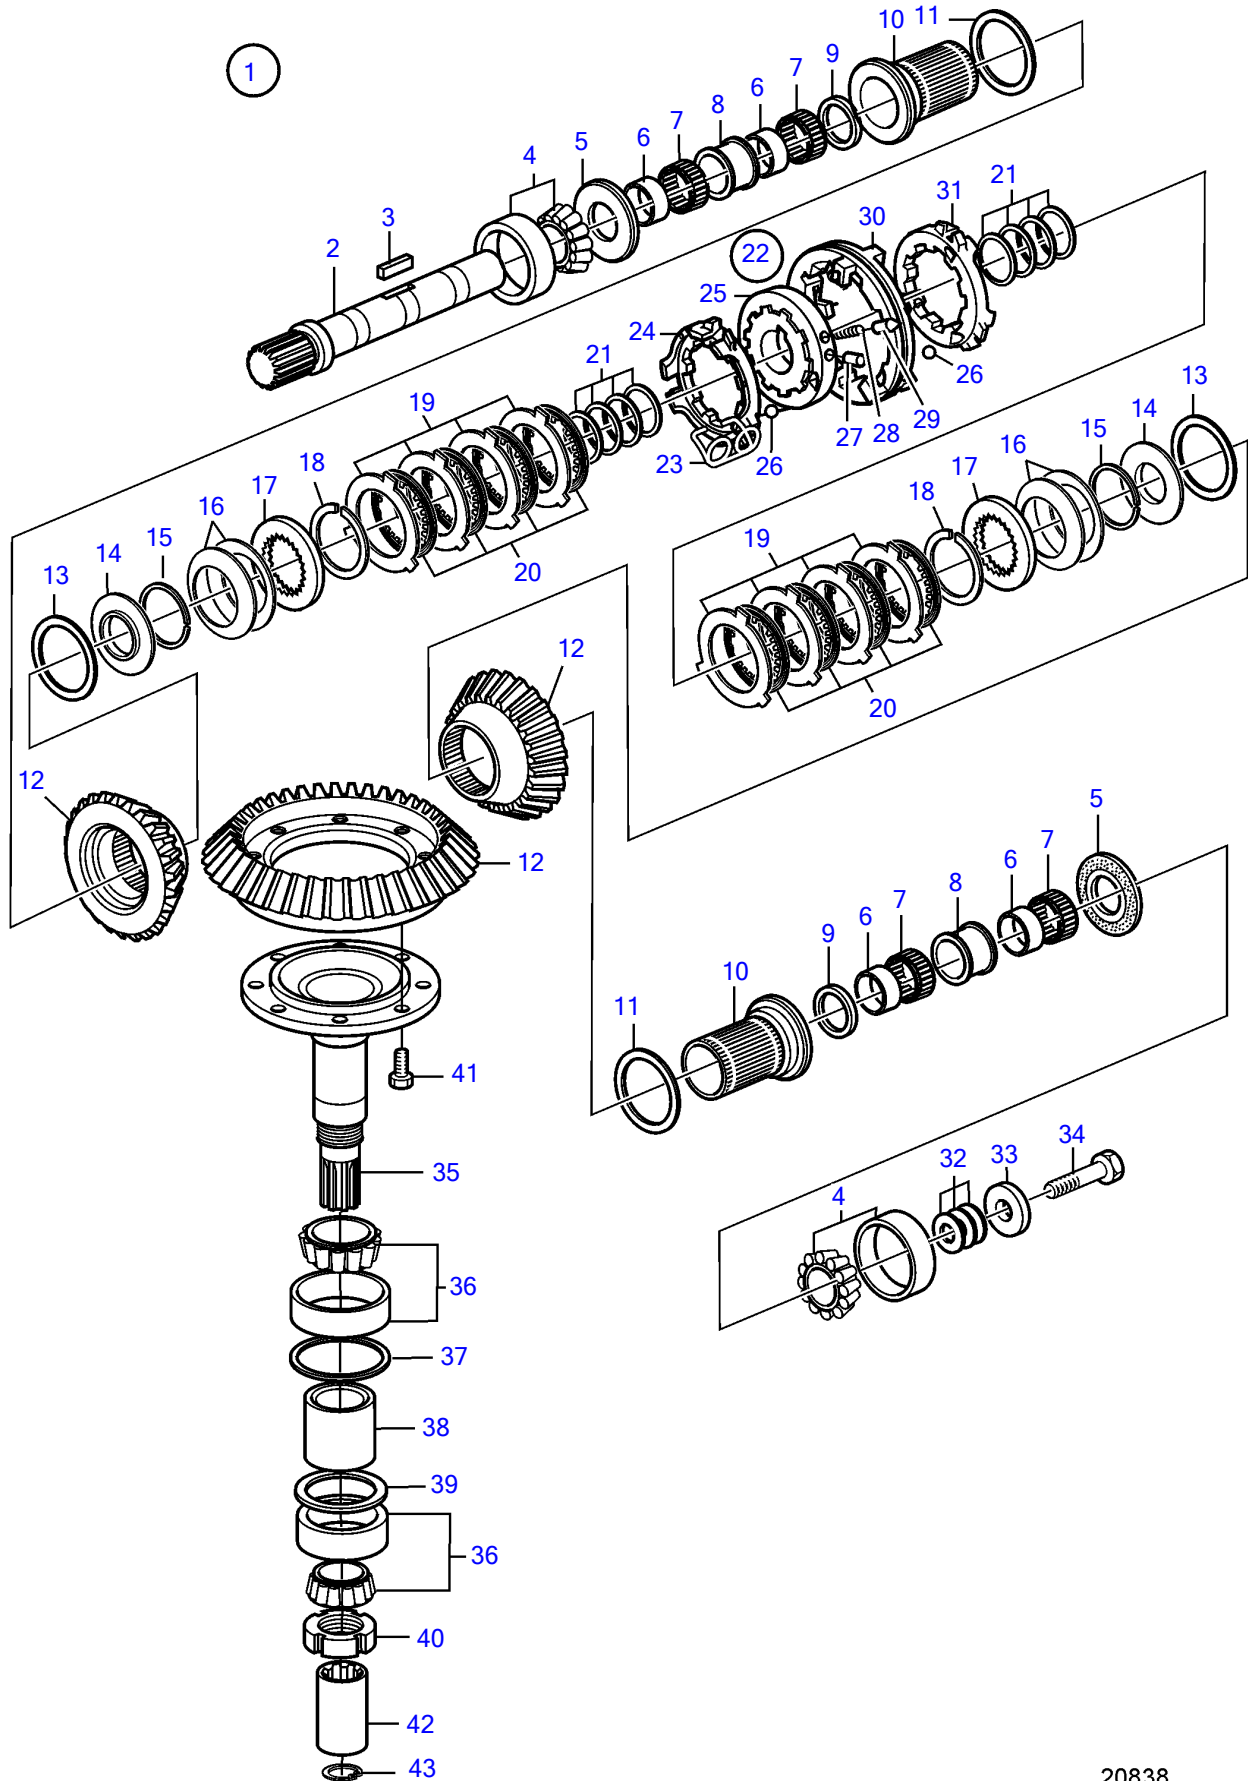

150S-A, 150S-B, 150SR-A, 150SR-B

150S-A, 150S-B, 150SR-A, 150SR-B

REF	PART NO.	QTY	DESCRIPTION	NOTES
1	888326	1	Gear housing	
2	3843548	1	• Input shaft	(3808936)
3	3582591	2	• Key	
4	183834	2	• Roller bearing	
5	3582571	2	• Thrust washer	
6	3582904	4	• Inner race	
7	3582905	4	• Needle bearing	
8	3582906	2	• Spacer ring	
9	3586558	2	• Ring	
10	3586546	2	• Bushing	
11	3582908	X	• Shim	TH=0,10mm
	3586721	X	• Shim	TH=0,15mm
	3582911	X	• Shim	TH=0,20mm
	3582910	X	• Shim	TH=0,30mm
	3586723	X	• Shim	TH=0,50mm
12	3586547	1	• Gear set	
13	948298	X	• Shim	TJ=0,10mm (3582566)
	948299	X	• Shim	TJ=0,15mm (3582567)
	3582568	X	• Shim	TH=0,20mm
	948300	X	• Shim	TH=0,30mm, (3582569)
	3586724	X	• Shim	TH=0,50mm
	3586728	X	• Shim	TH=1,00mm
14	3586555	2	• Spacer	
15	3582917	2	• Lock ring	
16	3586557	2	• Disc spring	
17	3586556	2	• End disc	
18	3582577	2	• Lock ring	
19	3582579	8	• Disc	
20	3582578	8	• Disc	
21	3582872	X	• Shim	TH=0,15mm
	3583430	X	• Shim	TH=0,20mm
	3583429	X	• Shim	TH=0,30mm
	3582580	X	• Shim	TH=0,40mm
	3582581	X	• Shim	TH=0,50mm
	3582582	X	• Shim	TH=0,60mm
	3582583	X	• Shim	TH=0,70mm
22	3594258	1	• Gear selector contro	
23	3582024	3	• • Torsion spring	
24	3586532	1	• • Plate	Replaced by service kit 40005266
25	3594267	1	• • Guide sleeve	
26	3582585	6	• • Ball	
27	3582590	3	• • Spindle	
28	3582588	3	• • Spring	
29	3582589	3	• • Stop pin	
30	3586525	1	• • Guide sleeve	Replaced by service kit 40005266
	40005266	1	• • Service kit, sliding sleeve	
31	3586533	1	• • Plate	Replaced by service kit 40005266
32	3586725	X	• Shim	TH=0,10mm
	3586726	X	• Shim	TH=0,15mm
	3582900	X	• Shim	TH=0,20mm
	3582901	X	• Shim	TH=0,50mm
	3586727	X	• Shim	TH=1,00mm
33	3582899	1	• Washer	
34	3808717	1	• Screw	
35	3588826	1	• Shaft	
36	11041	2	• Roller bearing	
37	3586729	X	• Shim	TH=0,10mm
	3582874	X	• Shim	TH=0,15mm
	3582875	X	• Shim	TH=0,20mm
	3586730	X	• Shim	TH=0,50mm
	3586731	X	• Shim	TH=1,00mm
38	3586509	1	• Spacer	
39	3586657	X	• Shim	TH=0,10mm